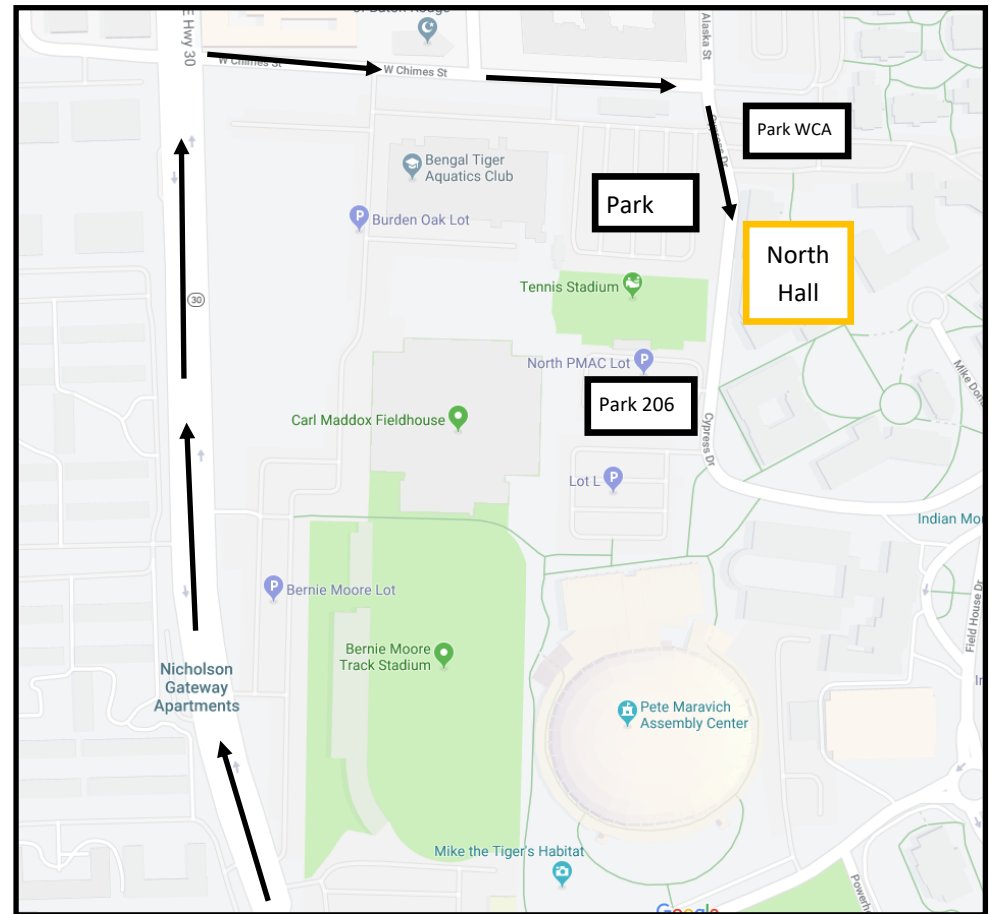

Directions from I-10E: Take exit Hwy 30 to LSU Nicholson Dr./Highland Rd. Merge right at the fork in the road. Stay to the left. Turn left at the light onto Nicholson Dr. Follow the road for about one mile turn left after Voodoo BBQ & Grill on W. Chimes St. (see map for further details)

Directions from I-10W: Take exit 157B Acadian Thwy LSU. Stay in the left lane and take left at the light on S Acadian Thwy. Continue straight through Perkins Rd. Continue straight through Morning Glory Ave. Once you see the lakes on your right take the next right onto W Lakeshore Dr. Turn left onto Highland Rd. Turn right onto Nicholson Dr. Ext. Then turn right onto Nicholson Drive then turn right on W. Chimes St. (see map for further details).